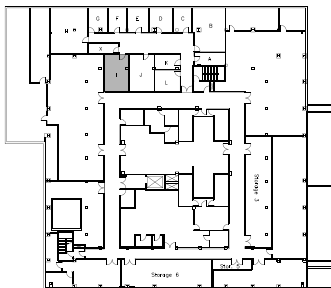

100 First

100 First Street, San Francisco CA, 94105
Basement Level, Suite I

373 RSF
Available Now

100 First Management Office
415.778.7760
100firststreet@kilroyrealty.com